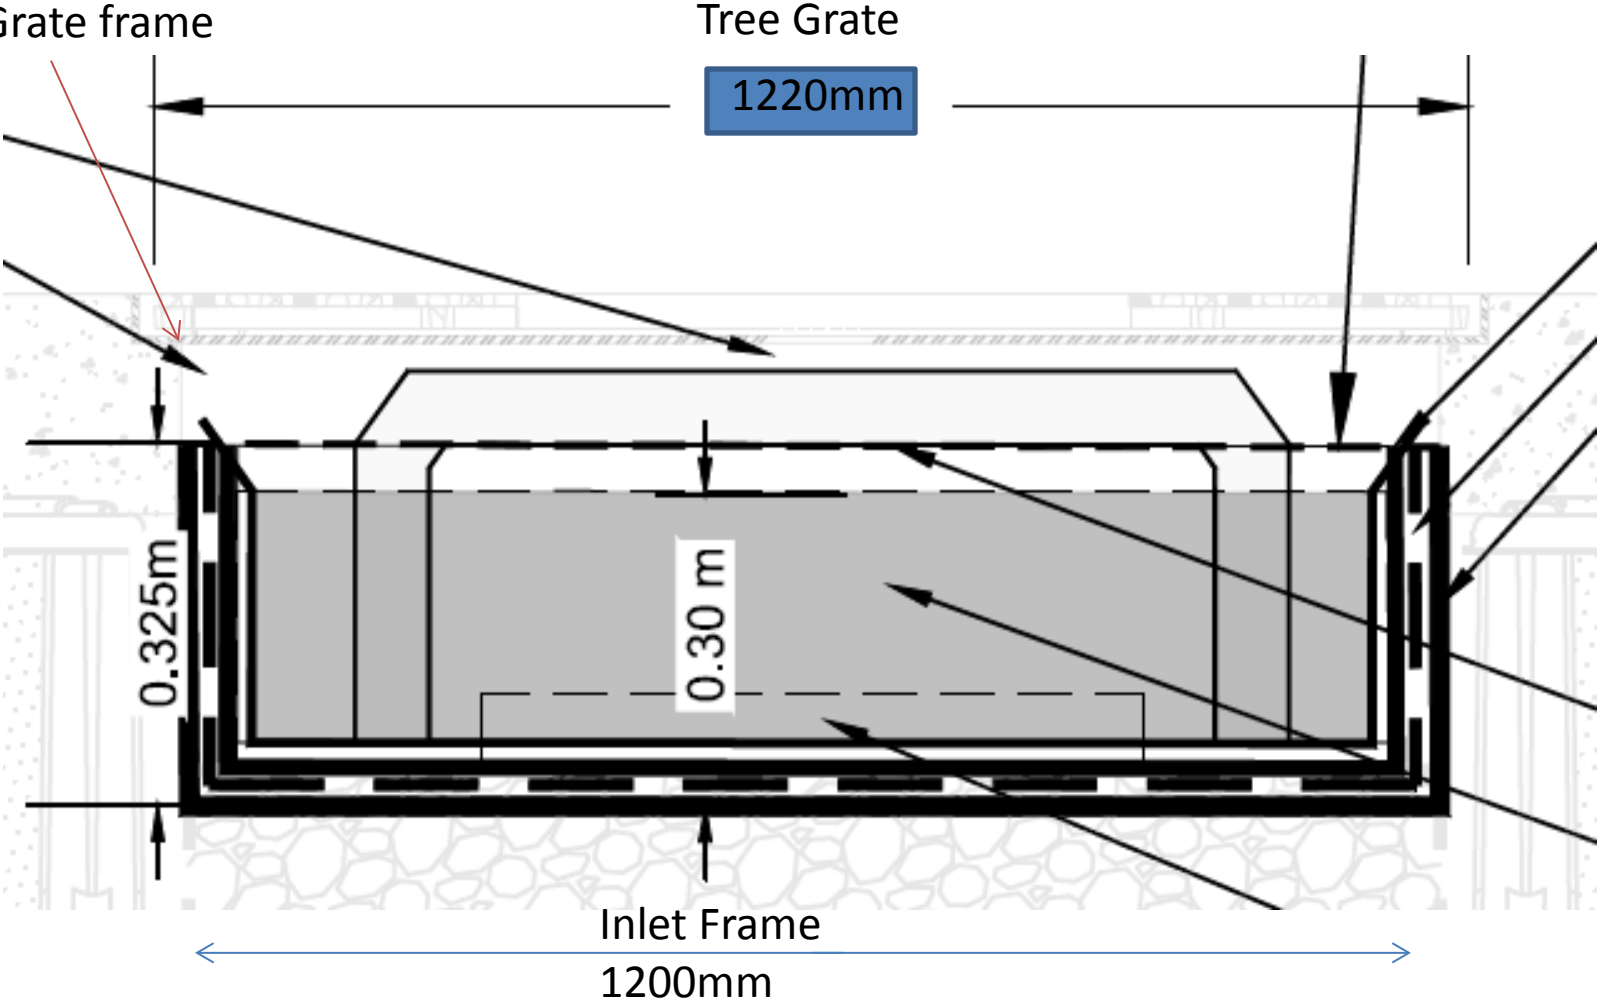

See next slide for detail
At Grate frame

Detail

Heat expansion capacity

Welded bead to prevent grate shifting in cooler weather

10mm

30mm